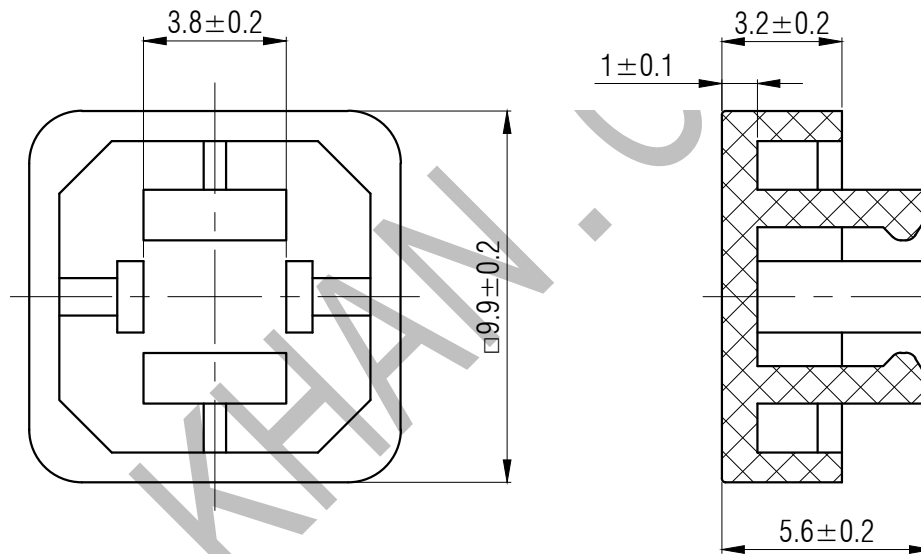

SWITCH CAP
P/N:SC213

Materials ABS

Color Ivory, Blue, Black
(OEM AVAILABLE)

Packaging

Bulk Package

Inner Package: Plastic bag

Outer Package: Carton

VERSION		PROJECTION	DESIGN	
KH14FE22E				
SCALE	SIZE	 Dimensions are shown:mm(inches)	DRAWN	
5:1	A4		2016.01.11	APPROVAL